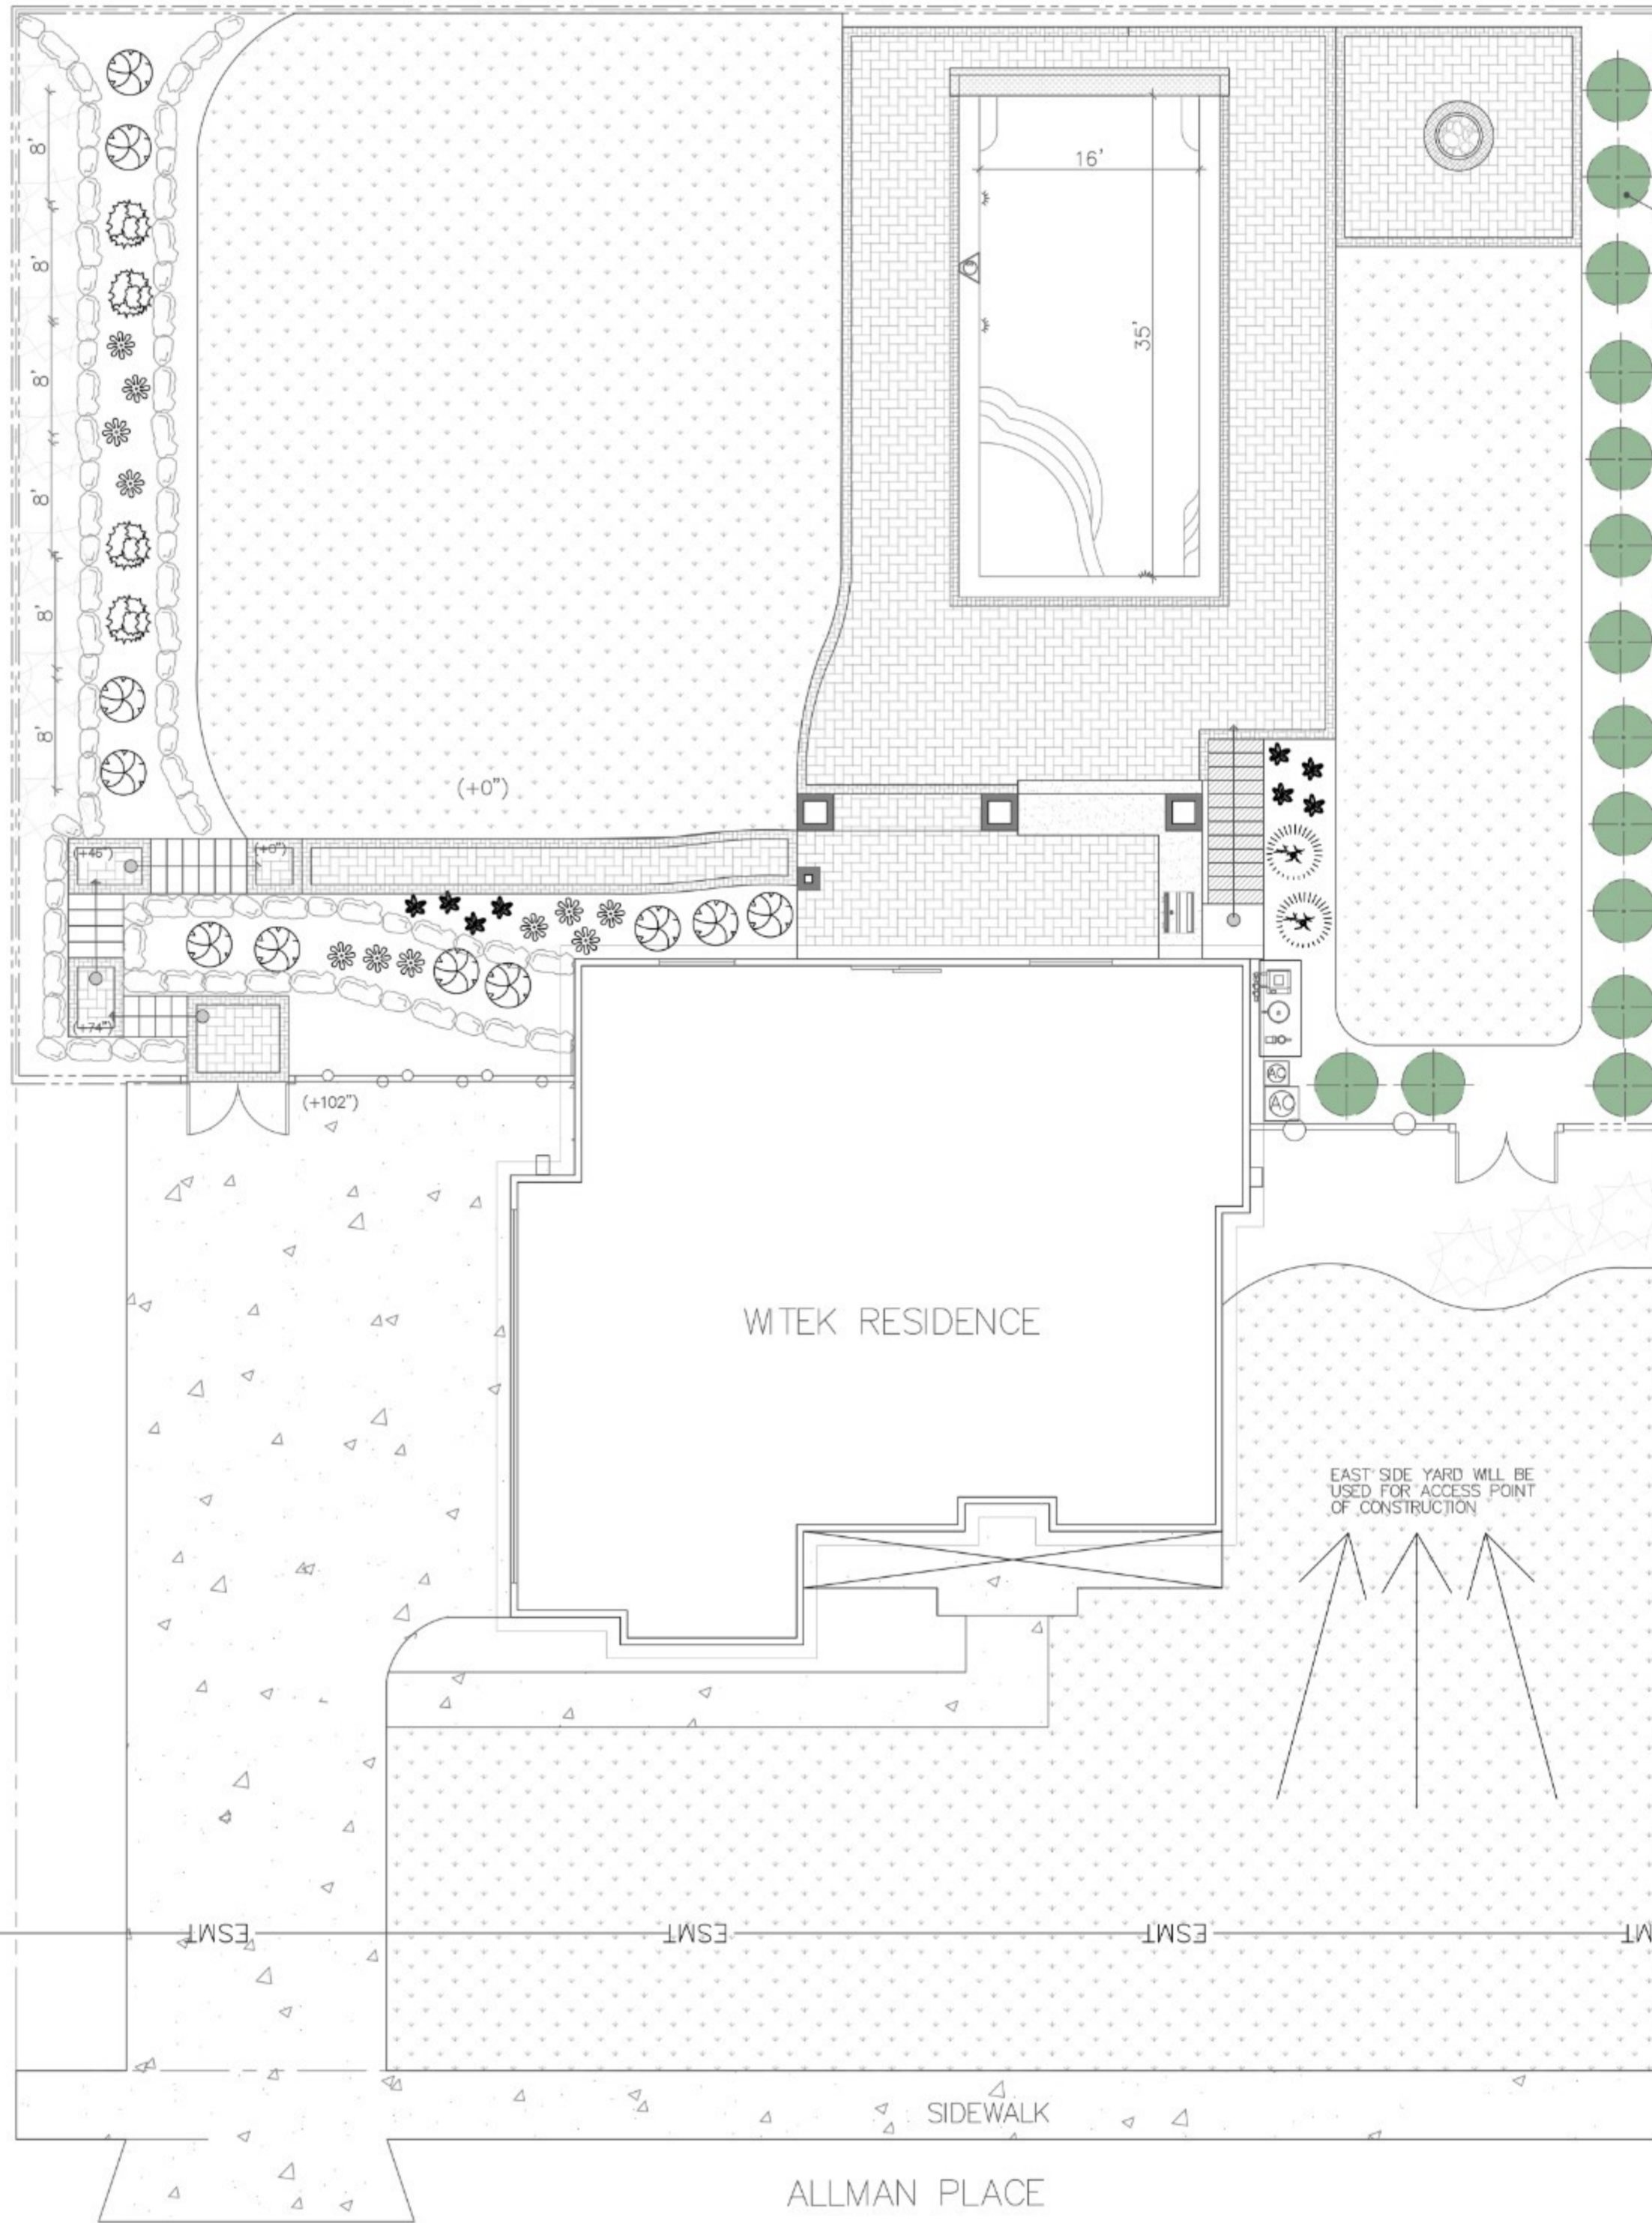

OPEN SPACE

EXISTING GREEN GIANT REMAIN

PLANTING LEGEND

COMMON NAME

QTY. BOTANICAL NAME

QTY.	BOTANICAL NAME	COMMON NAME	
10	<i>Thuja standishii x plicata</i>	'Green Giant' Arborvitae	7' to 8'
11	<i>Juniperus chinensis 'Sea Green'</i>	Sea Green Juniper	#3 gallon
2	<i>Buxus sempervirens 'Pyramidalis'</i>	Pyramidal boxwoods	#3 gallon
4	panicle hydrangea	Lil' Quick Fire Hydrangea	#3 gallon
8	<i>Miscanthus sinensis</i>	Little Zebra Dwarf Japanese Silver Grass	#2 gallon
11	Lilyturfs	Liriope	#1 gallon

EAST SIDE YARD WILL BE USED FOR ACCESS POINT OF CONSTRUCTION

ESMT ESMT ESMT ESMT

SIDEWALK

ALLMAN PLACE

WTEK RESIDENCE